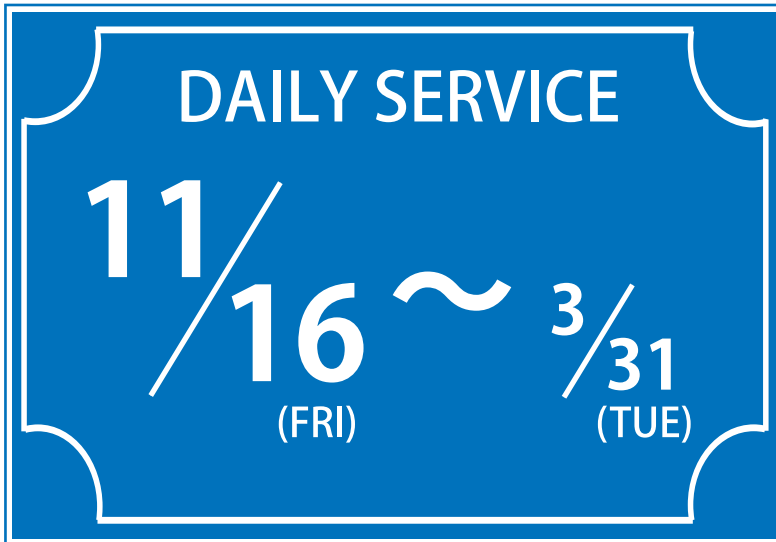

Mt. Hakodate Ropeway Shuttle Bus

During period of inspection of Mt. Hakodate Ropeway, this bus is also stopped.

【FARE】

ADULT 240yen
CHILD 120yen

【AVAILABLE TICKETS】

- * 1 DAY PASS for Hakodate Bus
- * 1 DAY PASS for Hakodate Bus & Tram
- * 2 DAYS PASS for Hakodate Bus & Tram

Hakodate Sta.-mae → Mt. Hakodate Ropeway

Bus Stop	Time Schedule							
Hakodate Sta.	16:40	17:20	17:50	18:20	18:50	19:20	20:00	20:30
Kokusai Hotel	16:44	17:24	17:54	18:24	18:54	19:24	20:04	20:34
Meijikan	16:46	17:26	17:56	18:26	18:56	19:26	20:06	20:36
Jujigai	16:48	17:28	17:58	18:28	18:58	19:28	20:08	20:38
Ropeway Sta.	16:51	17:31	18:01	18:31	19:01	19:31	20:11	20:41